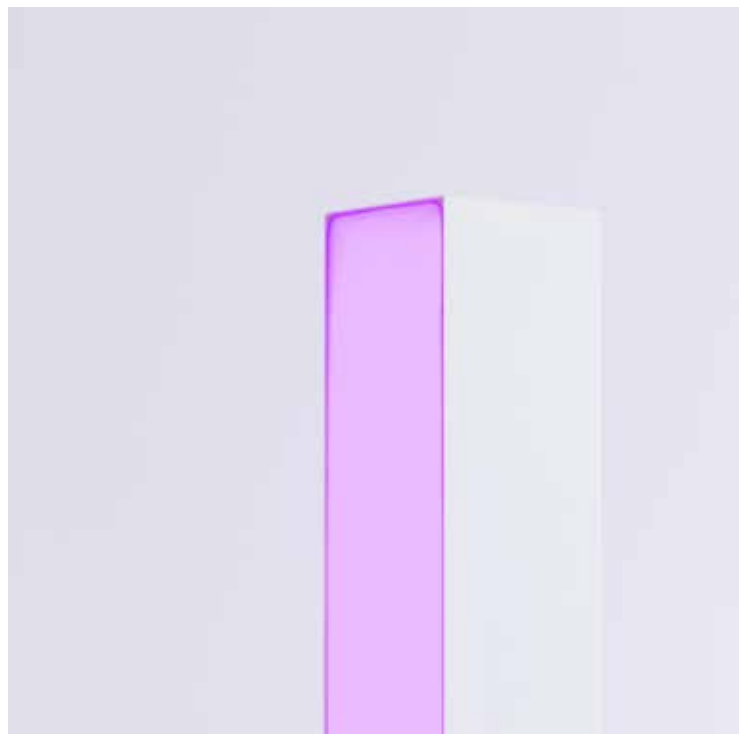

Richard Meier Light