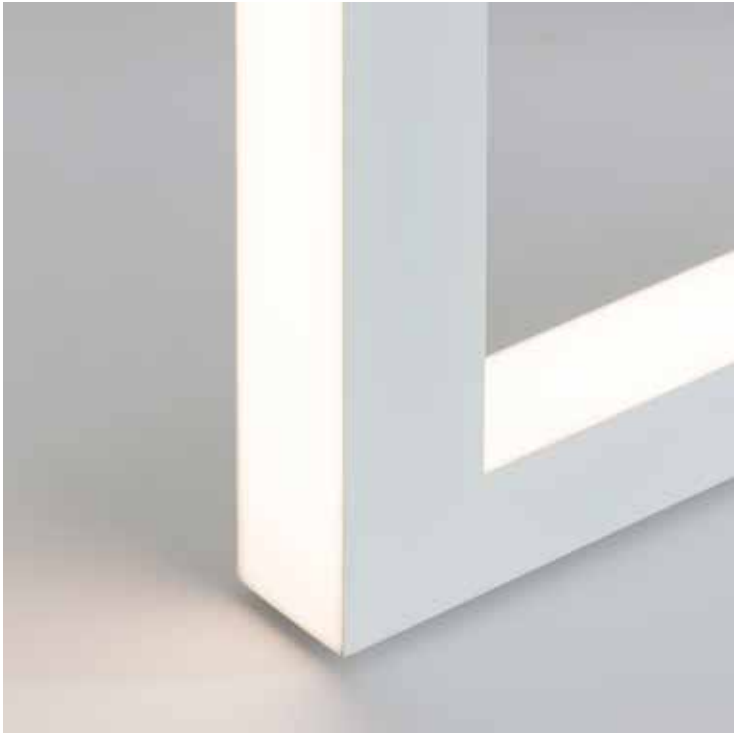

Richard Meier Light